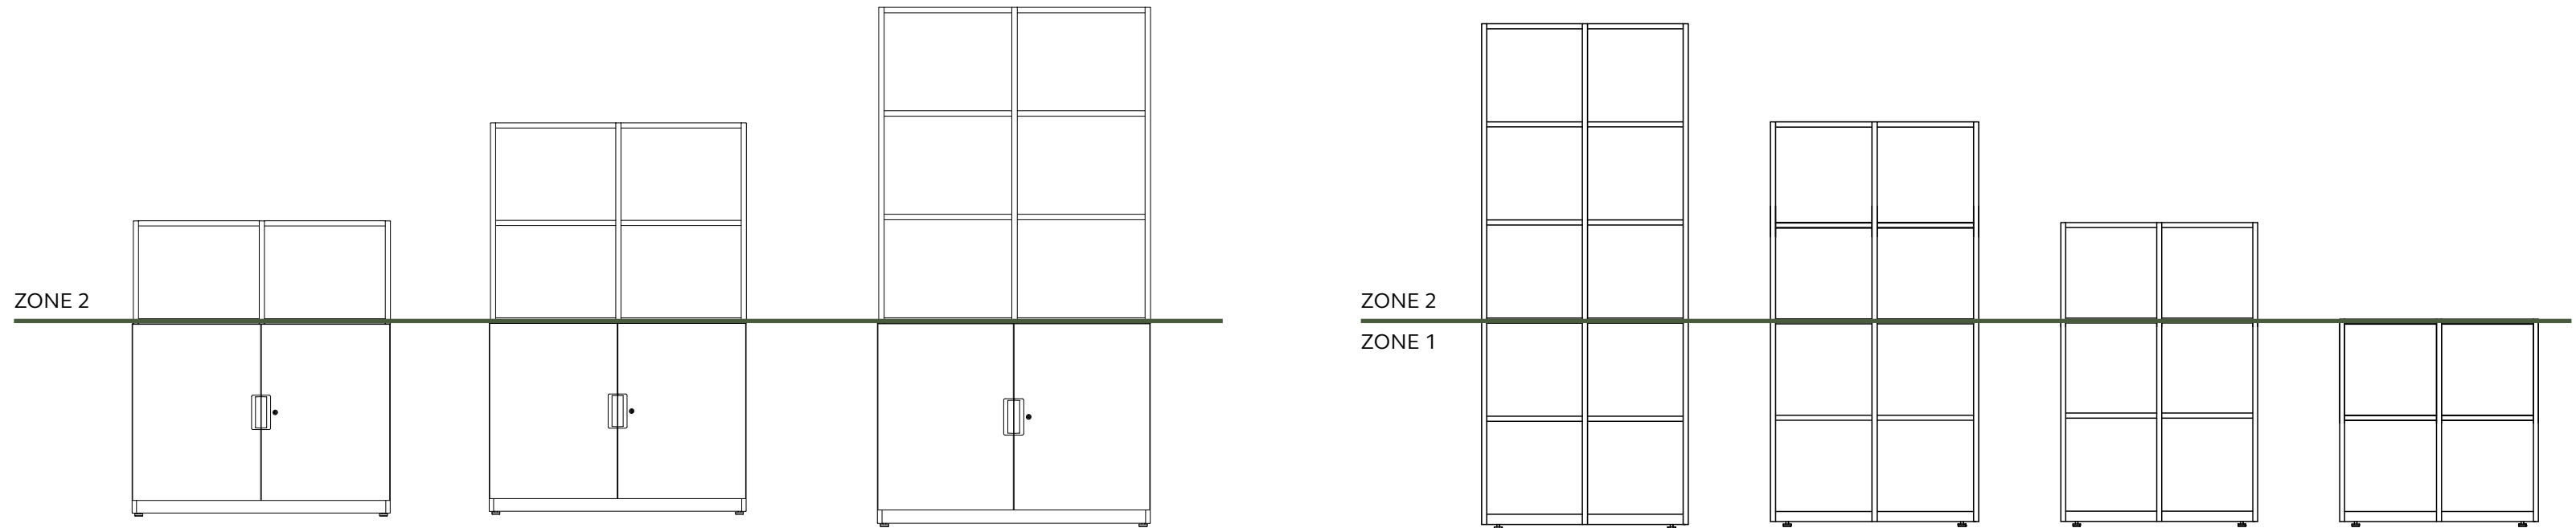

Our 400mm deep frames are split into two 'zones'. The frame dimensions vary slightly from **ZONE 1** and **ZONE 2**. Each of the accessories on the following pages, apart from MFC shelves and planters, have two versions, one to fit each zone.