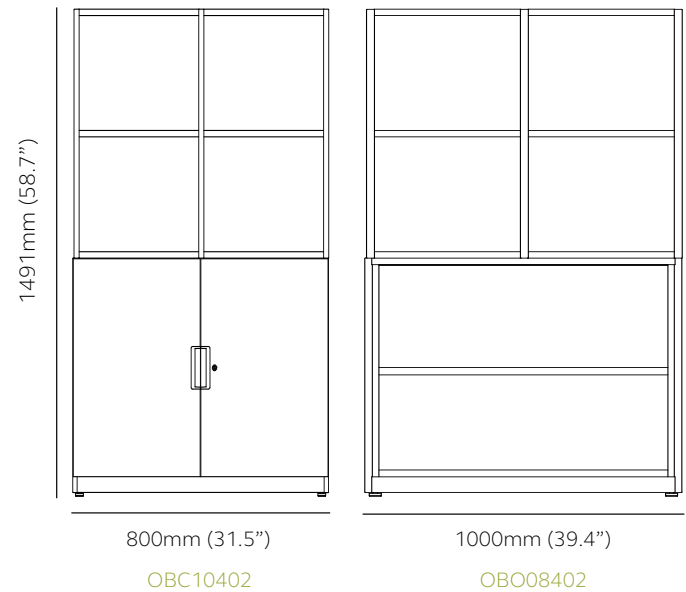

2 tier - 1491mm (58.7") high

Product Code		External	Internal dimensions per frame compartment	Internal dimensions per compartment
OBC08402	Be cupboard with Outline frame, 2 tier	H 1491mm (58.7") W 800mm (31.5") D 440mm (17.3")	H 359mm (14.1") W 370mm (14.6") D 396mm (15.6")	H 663mm (26.1") W 764mm (30.1") D 400mm (15.7")
OBC10402	Be cupboard with Outline frame, 2 tier	H 1491mm (58.7") W 1000mm (39.4") D 440mm (17.3")	H 359mm (14.1") W 470mm (15.7") D 396mm (15.6")	H 663mm (26.1") W 864mm (34.0") D 400mm (15.7")
OBO08402	Be shelving with Outline frame, 2 tier	H 1491mm (58.7") W 800mm (31.5") D 420mm (16.5")	H 359mm (14.1") W 370mm (14.6") D 396mm (15.6")	H 663mm (26.1") W 764mm (30.1") D 400mm (15.7")
OBO10402	Be shelving with Outline frame, 2 tier	H 1491mm (58.7") W 1000mm (39.4") D 420mm (16.5")	H 359mm (14.1") W 470mm (15.7") D 396mm (15.6")	H 663mm (26.1") W 864mm (34.0") D 400mm (15.7")