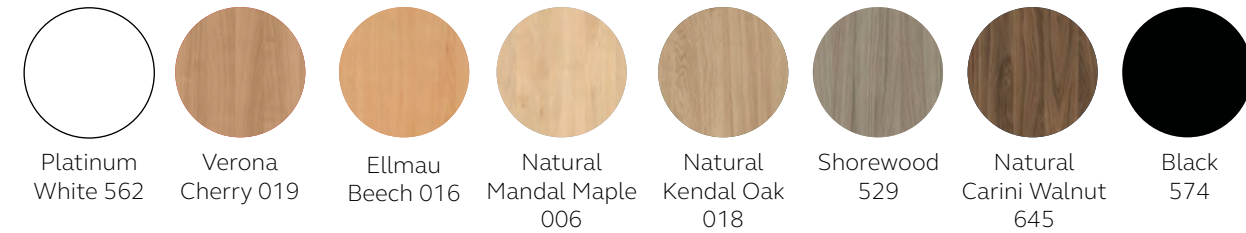

As standard, the Outline range (both stacking and floor standing options) arrive complete with two base shelves, apart from the corner frames which come with one base, with the option of either a wood or steel finish.

Finishes

Paint Finishes

Choose from an extensive range of 34 steel paints for your Outline frames and storage. Design a frame to suite with your existing office aesthetic or introduce a bold addition and focal point to your space.

MFC Finishes

Available for shelving, locker cube, open cube, moss backed cube and pass through cube accessories.

Vision Palette

Fabric Finishes

There are over 50 Camira Blazer fabrics to choose from for the fabric back panel. We have selected 20 that best match some of our most popular steel paint colours as a helpful guide.