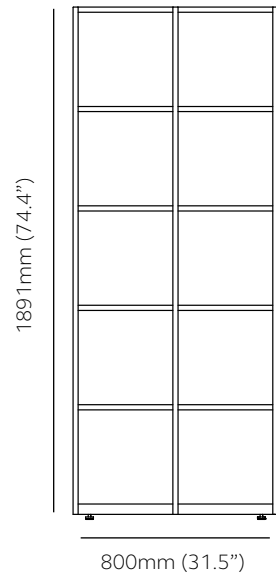

4 tier - 800mm (31.5") wide

Product Code	OF08404	OF08474
External	H 1512mm (59.5")	H 1585mm (62.4")
	W 800mm (31.5")	W 800mm (31.5")
	D 400mm (15.7")	D 470mm (18.5")
Internal dimensions per frame compartment		
ZONE 1 *	H 332mm (13.1")	H 366mm (14.4")
ZONE 2 *	H 360mm (14.2")	-
	W 370mm (14.6")	W 370mm (14.6")
	D 396mm (15.6")	D 466mm (18.3")

4 tier - 1000mm (39.4") wide

Product Code	OF10404	OF10474
External	H 1512mm (59.5")	H 1585mm (62.4")
	W 1000mm (39.4")	W 1000mm (39.4")
	D 400mm (15.7")	D 470mm (18.5")
Internal dimensions per frame compartment		
ZONE 1 *	H 332mm (13.1")	H 366mm (14.4")
ZONE 2 *	H 360mm (14.2")	-
	W 470mm (15.7")	W 470mm (15.7")
	D 396mm (15.6")	D 466mm (18.3")

Please note, single corner frames allow for 90 degree angles to be made from a run of floor standing frames.

Only shelf accessories are compatible with the single corner frames, please see page 25.

* For more information about frame ZONES 1&2 please see page 19.

5 tier - 800mm (31.5") wide

Product Code	OF08405	OF08475
External	H 1891mm (74.4")	H 1971mm (75.5")
	W 800mm (31.5")	W 800mm (31.5")
	D 400mm (15.7")	D 470mm (18.5")
Internal dimensions per frame compartment		
ZONE 1 *	H 332mm (13.1")	H 366mm (14.4")
ZONE 2 *	H 360mm (14.2")	-
	W 370mm (14.6")	W 370mm (14.6")
	D 396mm (15.6")	D 466mm (18.3")