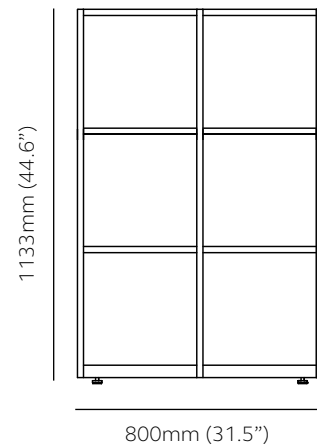

DOWNLOAD IMAGES

2 tier - 800mm (31.5") wide

Product Code	OF08402	OF08472
External	H 753mm (29.6")	H 812mm (31.9")
	W 800mm (31.5")	W 800mm (31.5")
	D 400mm (15.7")	D 470mm (18.5")
Internal dimensions per frame compartment		
	H 332mm (13.1")	H 366mm (13.1")
	W 370mm (14.6")	W 370mm (14.6")
	D 396mm (15.6")	D 466mm (18.3")

2 tier - 1000mm (39.4") wide

Product Code	OF10402	OF10472
External	H 753mm (29.6")	H 812mm (31.9")
	W 1000mm (39.4")	W 1000mm (39.4")
	D 400mm (15.7")	D 470mm (18.5")
Internal dimensions per frame compartment		
	H 332mm (13.1")	H 366mm (14.4")
	W 470mm (15.7")	W 470mm (15.7")
	D 396mm (15.6")	D 466mm (18.3")

3 tier - 800mm (31.5") wide

Product Code	OF08403	OF08473
External	H 1133mm (44.6")	H 1199mm (47.2")
	W 800mm (31.5")	W 800mm (31.5")
	D 400mm (15.7")	D 470mm (18.5")
Internal dimensions per frame compartment		
ZONE 1 *	H 332mm (13.1")	H 366mm (14.4")
ZONE 2 *	H 360mm (14.2")	-
	W 370mm (14.6")	W 370mm (14.6")
	D 396mm (15.6")	D 466mm (18.3")