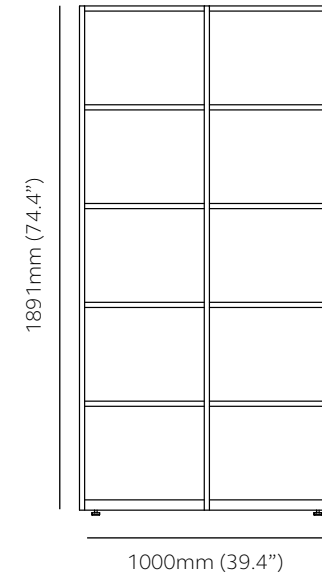

5 tier - 1000mm (39.4") wide

Product Code	OF10405	OF10475
External	H 1891mm (74.4")	H 1971mm (74.5")
	W 1000mm (39.4")	W 1000mm (39.4")
	D 400mm (15.7")	D 470mm (18.5")
Internal dimensions per frame compartment		
ZONE 1 *	H 332mm (13.1")	H 366mm (14.4")
ZONE 2 *	H 360mm (14.2")	-
	W 470mm (15.7")	W 470mm (15.7")
	D 396mm (15.6")	D 466mm (18.3")

Please note, single corner frames allow for 90 degree angles to be made from a run of floor standing frames.

Only shelf accessories are compatible with the single corner frames, please see page 25.

* For more information about frame ZONES 1&2 please see page 19.