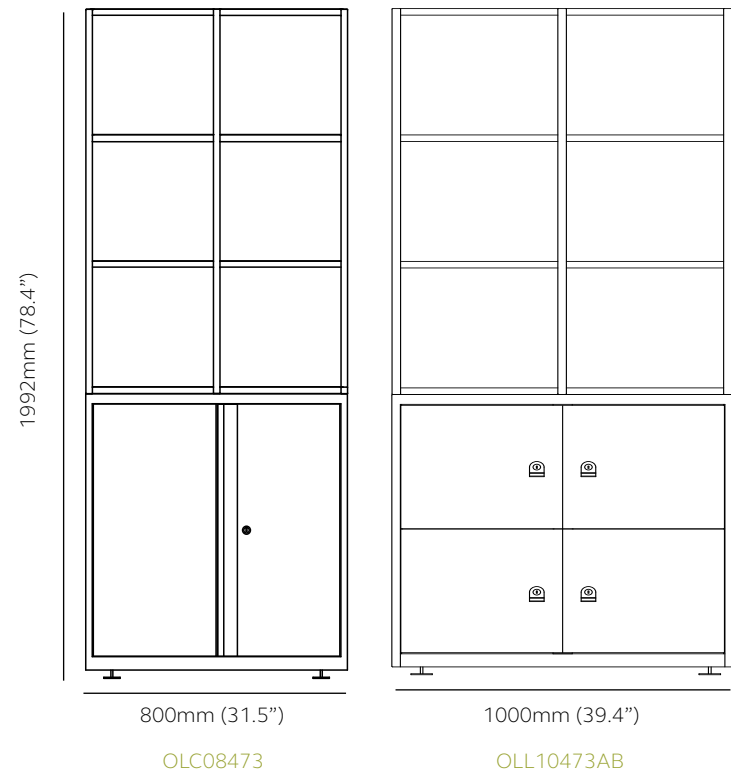

3 tier - 1992mm (78.4") high

Product Code	External	Internal dimensions per frame compartment	Internal dimensions per compartment	Lock
OLC08473	LateralFile cupboard with Outline frame, 3 tier H 1992mm (78.4") W 800mm (31.5") D 470mm (18.5")	H 366mm (14.4") W 370mm (14.6") D 466mm (15.6")	H 762mm (30") W 760mm (29.9") D 430mm (16.9")	-
OLC10473	LateralFile cupboard with Outline frame, 3 tier H 1992mm (78.4") W 1000mm (39.4") D 470mm (18.5")	H 366mm (14.4") W 470mm (22.4") D 466mm (15.6")	H 762mm (30") W 960mm (37.8") D 430mm (16.9")	-
OLL08473AB	LateralFile 4 door lodges with Outline frame, 3 tier H 1992mm (78.4") W 800mm (31.5") D 470mm (18.5")	H 366mm (14.4") W 370mm (14.6") D 466mm (15.6")	H 358mm (14.1") W 358mm (14.1") D 450mm (17.7")	AB
OLL10473AB	LateralFile 4 door lodges with Outline frame, 3 tier H 1992mm (78.4") W 1000mm (39.4") D 470mm (18.5")	H 366mm (14.4") W 470mm (15.7") D 466mm (15.6")	H 358mm (14.1") W 458mm (18.0") D 450mm (17.7")	AB