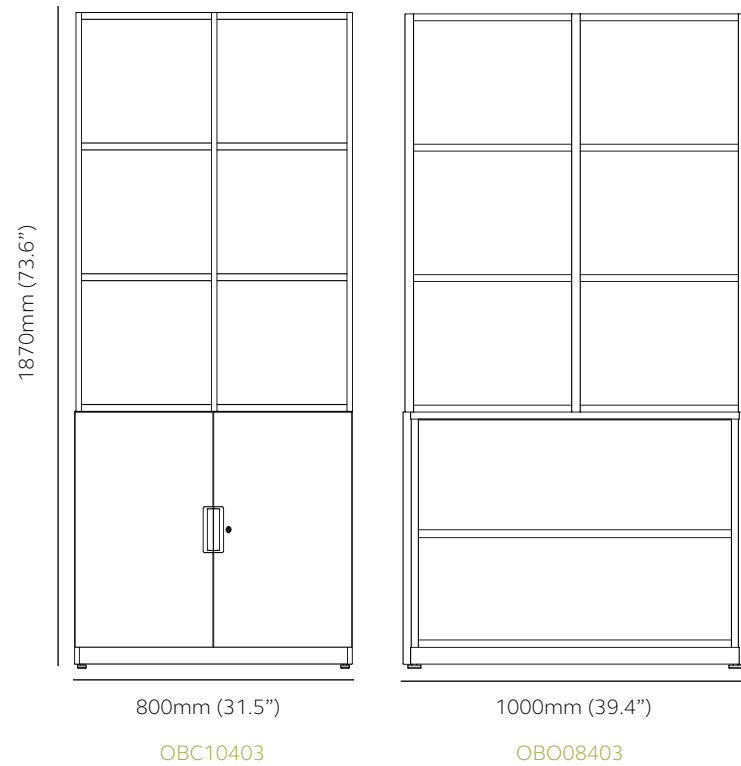

3 tier - 1870mm (76.3") high

Product Code		External	Internal dimensions per frame compartment	Internal dimensions per compartment
OBC08403	Be cupboard with Outline frame, 3 tier	H 1870mm (73.6") W 800mm (31.5") D 440mm (17.3")	H 359mm (14.1") W 370mm (14.6") D 396mm (15.6")	H 663mm (26.1") W 764mm (30.1") D 400mm (15.7")
OBC10403	Be cupboard with Outline frame, 3 tier	H 1870mm (73.6") W 1000mm (39.4") D 440mm (17.3")	H 359mm (14.1") W 470mm (15.7") D 396mm (15.6")	H 663mm (26.1") W 864mm (34.0") D 400mm (15.7")
OBO08403	Be shelving with Outline frame, 3 tier	H 1870mm (73.6") W 800mm (31.5") D 420mm (16.5")	H 359mm (14.1") W 370mm (14.6") D 396mm (15.6")	H 663mm (26.1") W 764mm (30.1") D 400mm (15.7")
OBO10403	Be shelving with Outline frame, 3 tier	H 1870mm (73.6") W 1000mm (39.4") D 420mm (16.5")	H 359mm (14.1") W 470mm (15.7") D 396mm (15.6")	H 663mm (26.1") W 864mm (34.0") D 400mm (15.7")