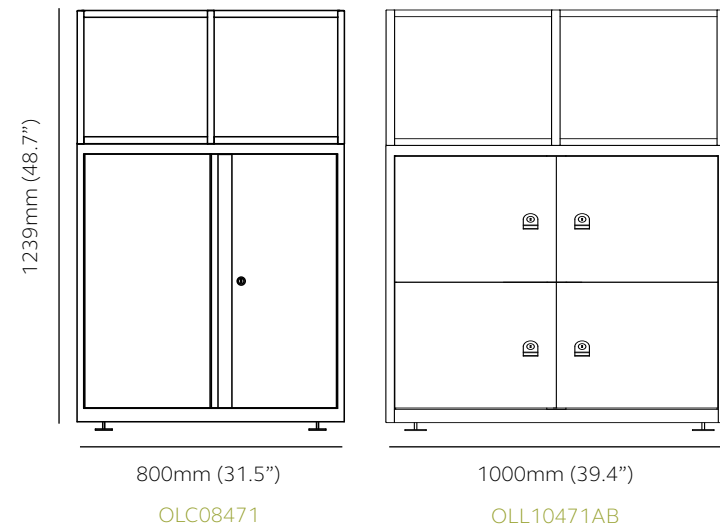

1 tier - 1239mm (48.7") high

Product Code	External	Internal dimensions per frame compartment	Internal dimensions per compartment	Lock
OLC08471 LateralFile cupboard with Outline frame, 1 tier	H 1239mm (48.7") W 800mm (31.5") D 470mm (18.5")	H 366mm (14.4") W 370mm (14.6") D 466mm (15.6")	H 762mm (30") W 760mm (29.9") D 430mm (16.9")	-
OLC10471 LateralFile cupboard with Outline frame, 1 tier	H 1239mm (48.7") W 1000mm (39.4") D 470mm (18.5")	H 366mm (14.4") W 470mm (22.4") D 466mm (15.6")	H 762mm (30") W 960mm (37.8") D 430mm (16.9")	-
OLL08471AB LateralFile 4 door lodges with Outline frame, 1 tier	H 1239mm (48.7") W 800mm (31.5") D 470mm (18.5")	H 366mm (14.4") W 370mm (14.6") D 466mm (15.6")	H 358mm (14.1") W 358mm (14.1") D 450mm (17.7")	AB
OLL10471AB LateralFile 4 door lodges with Outline frame 1 tier	H 1239mm (48.7") W 1000mm (39.4") D 470mm (18.5")	H 366mm (14.4") W 470mm (15.7") D 466mm (15.6")	H 358mm (14.1") W 458mm (18.0") D 450mm (17.7")	AB