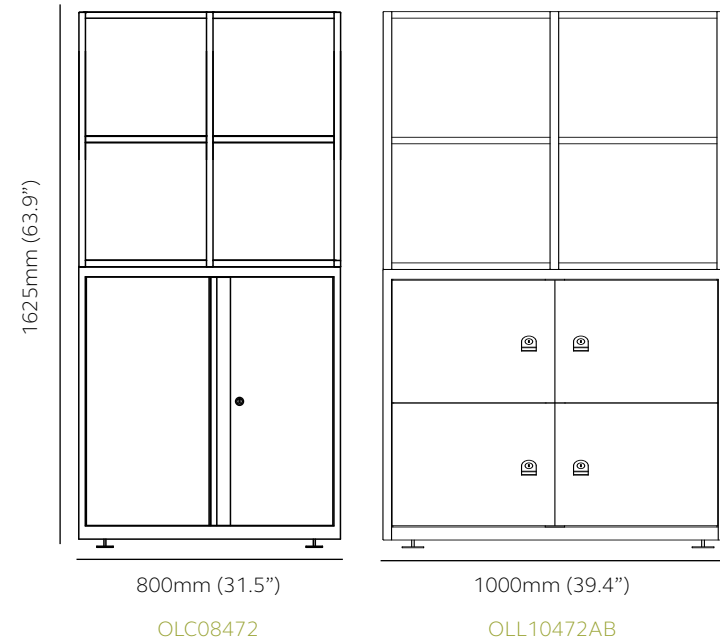

2 tier - 1625mm (63.9") high

Product Code	External	Internal dimensions per frame compartment	Internal dimensions per compartment	Lock
OLC08472 LateralFile cupboard with Outline frame, 2 tier	H 1625mm (63.9") W 800mm (31.5") D 470mm (18.5")	H 366mm (14.4") W 370mm (14.6") D 466mm (15.6")	H 762mm (30") W 760mm (29.9") D 430mm (16.9")	-
OLC10472 LateralFile cupboard with Outline frame, 2 tier	H 1625mm (63.9") W 1000mm (39.4") D 470mm (18.5")	H 366mm (14.4") W 470mm (22.4") D 466mm (15.6")	H 762mm (30") W 960mm (37.8") D 430mm (16.9")	-
OLL08472AB LateralFile 4 door lodges with Outline frame, 2 tier	H 1625mm (63.9") W 800mm (31.5") D 470mm (18.5")	H 366mm (14.4") W 370mm (14.6") D 466mm (15.6")	H 358mm (14.1") W 358mm (14.1") D 450mm (17.7")	AB
OLL10472AB LateralFile 4 door lodges with Outline frame 2 tier	H 1625mm (63.9") W 1000mm (39.4") D 470mm (18.5")	H 366mm (14.4") W 470mm (15.7") D 466mm (15.6")	H 358mm (14.1") W 458mm (18.0") D 450mm (17.7")	AB