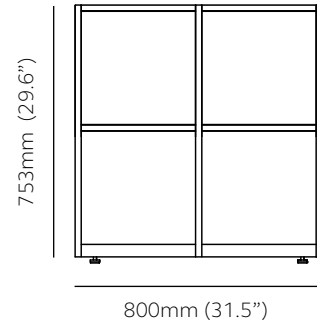

DOWNLOAD IMAGES

2 tier - 800mm (31.5") wide

Product Code	OF08402	OF08472
External	H 753mm (29.6")	H 812mm (31.9")
	W 800mm (31.5")	W 800mm (31.5")
	D 400mm (15.7")	D 470mm (18.5")
Internal dimensions per frame compartment		
	H 332mm (13.1")	H 366mm (13.1")
	W 370mm (14.6")	W 370mm (14.6")
	D 396mm (15.6")	D 466mm (18.3")

2 tier - 1000mm (39.4") wide

Product Code	OF10402	OF10472
External	H 753mm (29.6")	H 812mm (31.9")
	W 1000mm (39.4")	W 1000mm (39.4")
	D 400mm (15.7")	D 470mm (18.5")
Internal dimensions per frame compartment		
	H 332mm (13.1")	H 366mm (14.4")
	W 470mm (15.7")	W 470mm (15.7")
	D 396mm (15.6")	D 466mm (18.3")

3 tier - 800mm (31.5") wide

Product Code	OF08403	OF08473
External	H 1133mm (44.6")	H 1199mm (47.2")
	W 800mm (31.5")	W 800mm (31.5")
	D 400mm (15.7")	D 470mm (18.5")
Internal dimensions per frame compartment		
ZONE 1 *	H 332mm (13.1")	H 366mm (14.4")
ZONE 2 *	H 360mm (14.2")	-
	W 370mm (14.6")	W 370mm (14.6")
	D 396mm (15.6")	D 466mm (18.3")

4 tier - 800mm (31.5") wide

Product Code	OF08404	OF08474
External	H 1512mm (59.5")	H 1585mm (62.4")
	W 800mm (31.5")	W 800mm (31.5")
	D 400mm (15.7")	D 470mm (18.5")
Internal dimensions per frame compartment		
ZONE 1 *	H 332mm (13.1")	H 366mm (14.4")
ZONE 2 *	H 360mm (14.2")	-
	W 370mm (14.6")	W 370mm (14.6")
	D 396mm (15.6")	D 466mm (18.3")