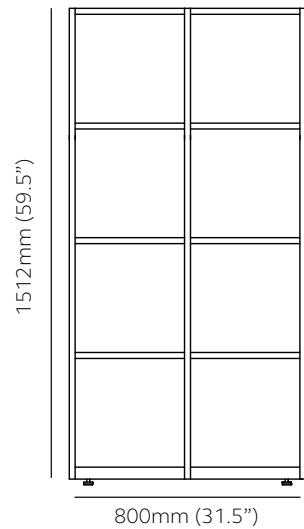

DOWNLOAD IMAGES

2 tier - 800mm (31.5") wide

Product Code	OF08402	OF08472
External	H 753mm (29.6")	H 812mm (31.9")
	W 800mm (31.5")	W 800mm (31.5")
	D 400mm (15.7")	D 470mm (18.5")
Internal dimensions per frame compartment		
	H 332mm (13.1")	H 366mm (13.1")
	W 370mm (14.6")	W 370mm (14.6")
	D 396mm (15.6")	D 466mm (18.3")

3 tier - 800mm (31.5") wide

Product Code	OF08403	OF08473
External	H 1133mm (44.6")	H 1199mm (47.2")
	W 800mm (31.5")	W 800mm (31.5")
	D 400mm (15.7")	D 470mm (18.5")
Internal dimensions per frame compartment		
ZONE 1 *	H 332mm (13.1")	H 366mm (14.4")
ZONE 2 *	H 360mm (14.2")	-
	W 370mm (14.6")	W 370mm (14.6")
	D 396mm (15.6")	D 466mm (18.3")

3 tier - 1000mm (39.4") wide

Product Code	OF10403	OF10473
External	H 1133mm (44.6")	H 1199mm (47.2")
	W 1000mm (39.4")	W 1000mm (39.4")
	D 400mm (15.7")	D 470mm (15.7")
Internal dimensions per frame compartment		
ZONE 1 *	H 332mm (13.1")	H 366mm (14.4")
ZONE 2 *	H 360mm (14.2")	-
	W 470mm (15.7")	W 470mm (15.7")
	D 396mm (15.6")	D 466mm (18.3")

4 tier - 800mm (31.5") wide

Product Code	OF08404	OF08474
External	H 1512mm (59.5")	H 1585mm (62.4")
	W 800mm (31.5")	W 800mm (31.5")
	D 400mm (15.7")	D 470mm (18.5")
Internal dimensions per frame compartment		
ZONE 1 *	H 332mm (13.1")	H 366mm (14.4")
ZONE 2 *	H 360mm (14.2")	-
	W 370mm (14.6")	W 370mm (14.6")
	D 396mm (15.6")	D 466mm (18.3")