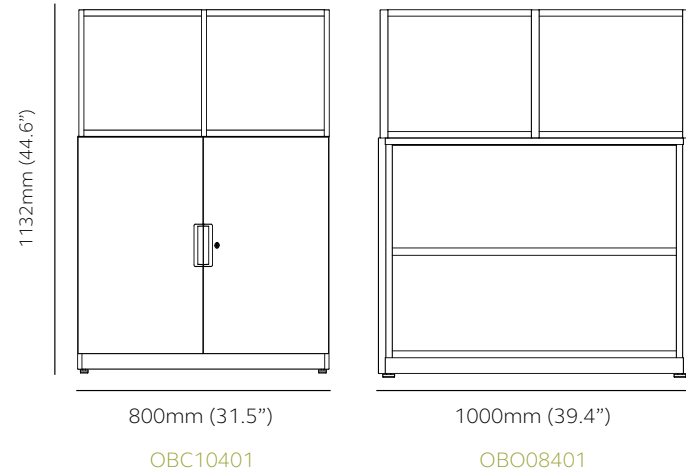

4 tier - 800mm (31.5") wide

Product Code	OF08404	OF08474
External	H 1512mm (59.5")	H 1585mm (62.4")
	W 800mm (31.5")	W 800mm (31.5")
	D 400mm (15.7")	D 470mm (18.5")
Internal dimensions per frame compartment		
ZONE 1 *	H 332mm (13.1")	H 366mm (14.4")
ZONE 2 *	H 360mm (14.2")	-
	W 370mm (14.6")	W 370mm (14.6")
	D 396mm (15.6")	D 466mm (18.3")

5 tier - 800mm (31.5") wide

Product Code	OF08405	OF08475
External	H 1891mm (74.4")	H 1971mm (75.5")
	W 800mm (31.5")	W 800mm (31.5")
	D 400mm (15.7")	D 470mm (18.5")
Internal dimensions per frame compartment		
ZONE 1 *	H 332mm (13.1")	H 366mm (14.4")
ZONE 2 *	H 360mm (14.2")	-
	W 370mm (14.6")	W 370mm (14.6")
	D 396mm (15.6")	D 466mm (18.3")

5 tier - 1000mm (39.4") wide

Product Code	OF10405	OF10475
External	H 1891mm (74.4")	H 1971mm (74.5")
	W 1000mm (39.4")	W 1000mm (39.4")
	D 400mm (15.7")	D 470mm (18.5")
Internal dimensions per frame compartment		
ZONE 1 *	H 332mm (13.1")	H 366mm (14.4")
ZONE 2 *	H 360mm (14.2")	-
	W 470mm (15.7")	W 470mm (15.7")
	D 396mm (15.6")	D 466mm (18.3")

1 tier - 1132mm (44.6") high

Product Code		External	Internal dimensions per frame compartment	Internal dimensions per compartment
OBC08401	Be cupboard with Outline frame, 1 tier	H 1132mm (44.6") W 800mm (31.5") D 440mm (17.3")	H 359mm (14.1") W 370mm (14.6") D 396mm (15.6")	H 663mm (26.1") W 764mm (30.1") D 400mm (15.7")
OBC10401	Be cupboard with Outline frame, 1 tier	H 1132mm (44.6") W 1000mm (39.4") D 440mm (17.3")	H 359mm (14.1") W 470mm (15.7") D 396mm (15.6")	H 663mm (26.1") W 864mm (34.0") D 400mm (15.7")
OBO08401	Be shelving with Outline frame, 1 tier	H 1132mm (44.6") W 800mm (31.5") D 420mm (16.5")	H 359mm (14.1") W 370mm (14.6") D 396mm (15.6")	H 663mm (26.1") W 764mm (30.1") D 400mm (15.7")
OBO10401	Be shelving with Outline frame, 1 tier	H 1132mm (44.6") W 1000mm (39.4") D 420mm (16.5")	H 359mm (14.1") W 470mm (15.7") D 396mm (15.6")	H 663mm (26.1") W 864mm (34.0") D 400mm (15.7")