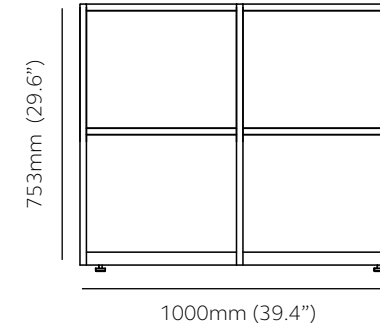

DOWNLOAD IMAGES

2 tier - 800mm (31.5") wide

Product Code	OF08402	OF08472
External	H 753mm (29.6")	H 812mm (31.9")
	W 800mm (31.5")	W 800mm (31.5")
	D 400mm (15.7")	D 470mm (18.5")
Internal dimensions per frame compartment		
	H 332mm (13.1")	H 366mm (13.1")
	W 370mm (14.6")	W 370mm (14.6")
	D 396mm (15.6")	D 466mm (18.3")

2 tier - 1000mm (39.4") wide

Product Code	OF10402	OF10472
External	H 753mm (29.6")	H 812mm (31.9")
	W 1000mm (39.4")	W 1000mm (39.4")
	D 400mm (15.7")	D 470mm (18.5")
Internal dimensions per frame compartment		
	H 332mm (13.1")	H 366mm (14.4")
	W 470mm (15.7")	W 470mm (15.7")
	D 396mm (15.6")	D 466mm (18.3")

3 tier - 800mm (31.5") wide

Product Code	OF08403	OF08473
External	H 1133mm (44.6")	H 1199mm (47.2")
	W 800mm (31.5")	W 800mm (31.5")
	D 400mm (15.7")	D 470mm (18.5")
Internal dimensions per frame compartment		
ZONE 1 *	H 332mm (13.1")	H 366mm (14.4")
ZONE 2 *	H 360mm (14.2")	-
	W 370mm (14.6")	W 370mm (14.6")
	D 396mm (15.6")	D 466mm (18.3")

4 tier - 800mm (31.5") wide

Product Code	OF08404	OF08474
External	H 1512mm (59.5")	H 1585mm (62.4")
	W 800mm (31.5")	W 800mm (31.5")
	D 400mm (15.7")	D 470mm (18.5")
Internal dimensions per frame compartment		
ZONE 1 *	H 332mm (13.1")	H 366mm (14.4")
ZONE 2 *	H 360mm (14.2")	-
	W 370mm (14.6")	W 370mm (14.6")
	D 396mm (15.6")	D 466mm (18.3")