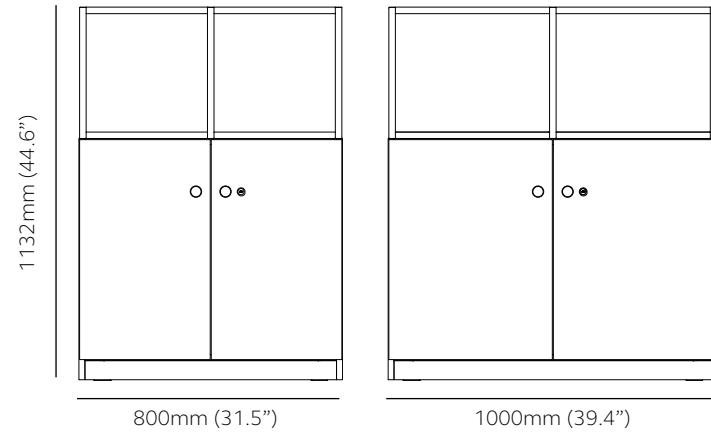

3 tier - 1992mm (78.4") high

Product Code	External	Internal dimensions per frame compartment	Internal dimensions per compartment	Lock
OLC08473	LateralFile cupboard with Outline frame, 3 tier H 1992mm (78.4") W 800mm (31.5") D 470mm (18.5")	H 366mm (14.4") W 370mm (14.6") D 466mm (15.6")	H 762mm (30") W 760mm (29.9") D 430mm (16.9")	-
OLC10473	LateralFile cupboard with Outline frame, 3 tier H 1992mm (78.4") W 1000mm (39.4") D 470mm (18.5")	H 366mm (14.4") W 470mm (22.4") D 466mm (15.6")	H 762mm (30") W 960mm (37.8") D 430mm (16.9")	-
OLL08473AB	LateralFile 4 door lodges with Outline frame, 3 tier H 1992mm (78.4") W 800mm (31.5") D 470mm (18.5")	H 366mm (14.4") W 370mm (14.6") D 466mm (15.6")	H 358mm (14.1") W 358mm (14.1") D 450mm (17.7")	AB
OLL10473AB	LateralFile 4 door lodges with Outline frame, 3 tier H 1992mm (78.4") W 1000mm (39.4") D 470mm (18.5")	H 366mm (14.4") W 470mm (15.7") D 466mm (15.6")	H 358mm (14.1") W 458mm (18.0") D 450mm (17.7")	AB

Outline storage frames in Oak and Bisley Lilac.

1 tier - 1132mm (44.6") high

Product Code	External	Internal dimensions per frame compartment	Internal dimensions per compartment
OW08401 Outline wooden storage with frame, 1 tier	H 1132mm (44.6") W 800mm (31.5") D 440mm (17.3")	H 359mm (14.1") W 370mm (14.6") D 396mm (15.6")	H 663mm (26.1") W 764mm (30.1") D 400mm (15.7")
OW10401 Outline wooden storage with frame, 1 tier	H 1132mm (44.6") W 1000mm (39.4") D 440mm (17.3")	H 359mm (14.1") W 470mm (14.6") D 396mm (15.6")	H 663mm (26.1") W 864mm (30.1") D 400mm (15.7")