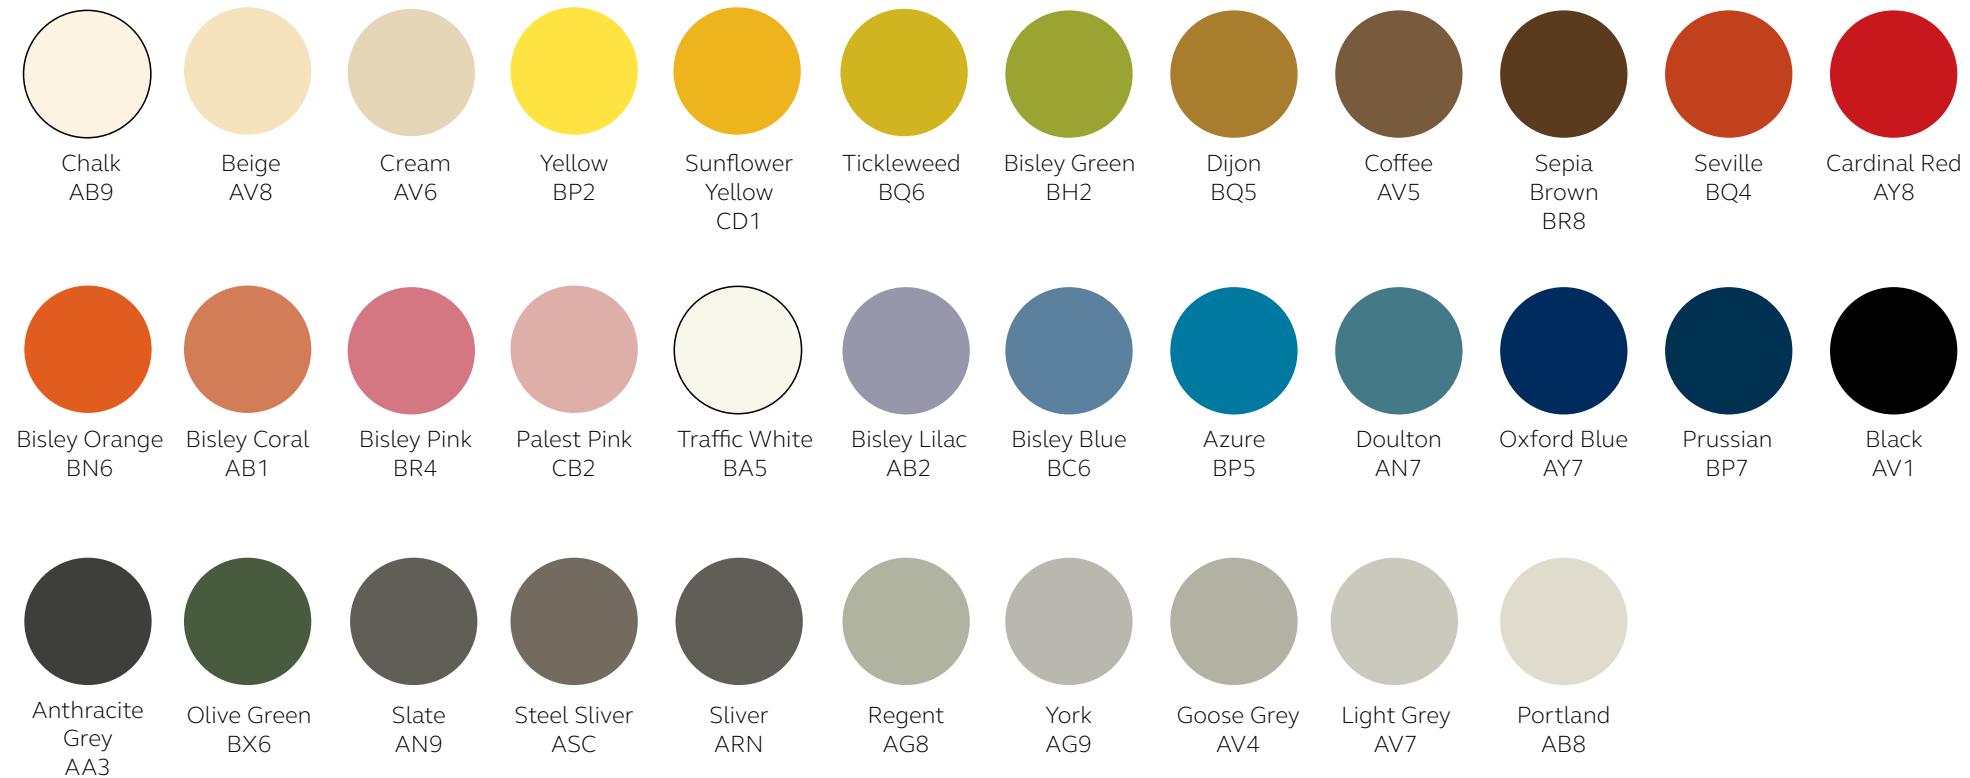

Finishes

Paint Finishes

Choose from an extensive range of 34 steel paints for your Outline frames and storage. Design a frame to suite with your existing office aesthetic or introduce a bold addition and focal point to your space.