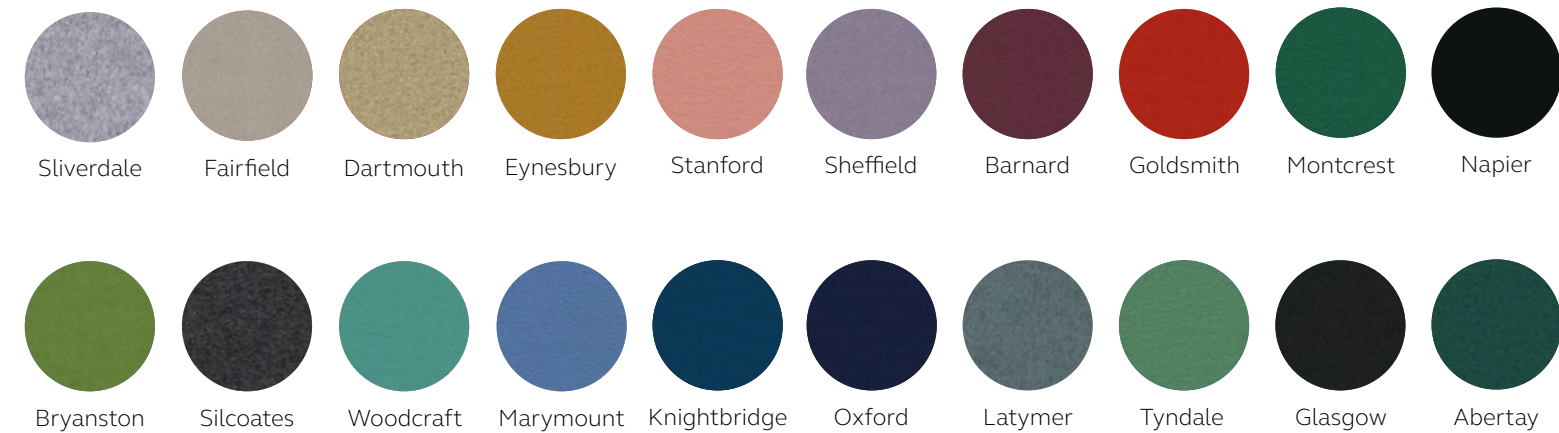

Fabric Finishes

There are over 50 Camira Blazer fabrics to choose from for the fabric back panel. We have selected 20 that best match some of our most popular steel paint colours as a helpful guide.

Please contact your Bisley representative for information on the full Camira Blazer range.