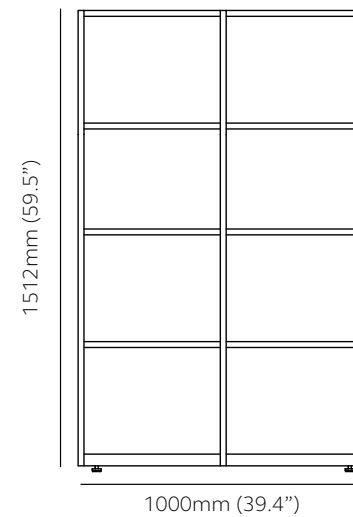

4 tier - 1000mm (39.4") wide

Product Code	OF10404	OF10474
External	H 1512mm (59.5")	H 1585mm (62.4")
	W 1000mm (39.4")	W 1000mm (39.4")
	D 400mm (15.7")	D 470mm (18.5")
Internal dimensions per frame compartment		
ZONE 1 *	H 332mm (13.1")	H 366mm (14.4")
ZONE 2 *	H 360mm (14.2")	-
	W 470mm (15.7")	W 470mm (15.7")
	D 396mm (15.6")	D 466mm (18.3")

Please note, single corner frames allow for 90 degree angles to be made from a run of floor standing frames.

Only shelf accessories are compatible with the single corner frames, please see page 25.

* For more information about frame ZONES 1&2 please see page 19.