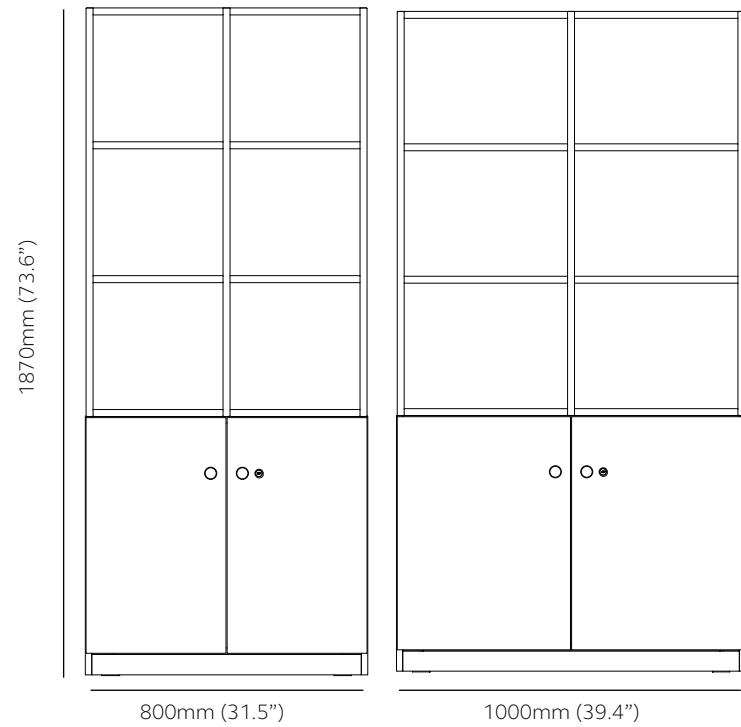

Outline storage frames in Oak and Bisley Lilac.

1 tier - 1132mm (44.6") high

Product Code	External	Internal dimensions per frame compartment	Internal dimensions per compartment
OW08401 Outline wooden storage with frame, 1 tier	H 1132mm (44.6") W 800mm (31.5") D 440mm (17.3")	H 359mm (14.1") W 370mm (14.6") D 396mm (15.6")	H 663mm (26.1") W 764mm (30.1") D 400mm (15.7")
OW10401 Outline wooden storage with frame, 1 tier	H 1132mm (44.6") W 1000mm (39.4") D 440mm (17.3")	H 359mm (14.1") W 470mm (14.6") D 396mm (15.6")	H 663mm (26.1") W 864mm (30.1") D 400mm (15.7")

2 tier - 1491mm (58.7") high

Product Code	External	Internal dimensions per frame compartment	Internal dimensions per compartment
OW08402 Outline wooden storage with frame, 2 tier	H 1491mm (58.7") W 800mm (31.5") D 440mm (17.3")	H 359mm (14.1") W 370mm (14.6") D 396mm (15.6")	H 663mm (26.1") W 764mm (30.1") D 400mm (15.7")
OW10402 Outline wooden storage with frame, 2 tier	H 1491mm (58.7") W 1000mm (39.4") D 440mm (17.3")	H 359mm (14.1") W 470mm (14.6") D 396mm (15.6")	H 663mm (26.1") W 864mm (30.1") D 400mm (15.7")

3 tier - 1870mm (73.6") high

Product Code		External	Internal dimensions per frame compartment	Internal dimensions per compartment
OW08403	Outline wooden storage with frame, 3 tier	H 1870mm (73.6") W 800mm (31.5") D 440mm (17.3")	H 359mm (14.1") W 370mm (14.6") D 396mm (15.6")	H 663mm (26.1") W 764mm (30.1") D 400mm (15.7")
OW10403	Outline wooden storage with frame, 3 tier	H 1870mm (58.7") W 1000mm (39.4") D 440mm (17.3")	H 359mm (14.1") W 470mm (15.7") D 396mm (15.6")	H 663mm (26.1") W 864mm (30.1") D 400mm (15.7")