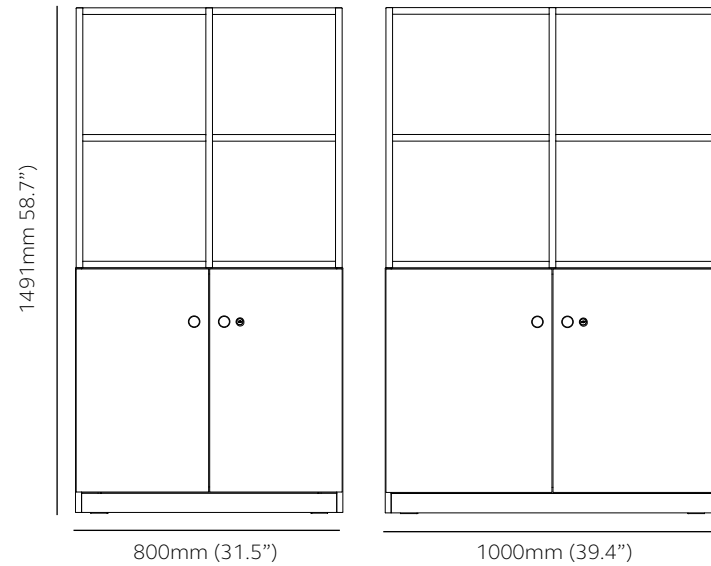

Outline Storage frames

Alongside Be and LateralFile storage units, an all-wooden storage option has been designed to suite perfectly with Outline steel frames. Introducing a softer, minimal design, Outline Storage features an MFC carcass, with matching doors and back panels standing proud of the carcass, minimising joins for a seamless finish. Additionally, the cupboards feature round wooden handles and soft close hinges.

Outline storage frames in Oak and Bisley Lilac.

1 tier - 1132mm (44.6") high

Product Code	External	Internal dimensions per frame compartment	Internal dimensions per compartment
OW08401 Outline wooden storage with frame, 1 tier	H 1132mm (44.6") W 800mm (31.5") D 440mm (17.3")	H 359mm (14.1") W 370mm (14.6") D 396mm (15.6")	H 663mm (26.1") W 764mm (30.1") D 400mm (15.7")
OW10401 Outline wooden storage with frame, 1 tier	H 1132mm (44.6") W 1000mm (39.4") D 440mm (17.3")	H 359mm (14.1") W 470mm (14.6") D 396mm (15.6")	H 663mm (26.1") W 864mm (30.1") D 400mm (15.7")

2 tier - 1491mm (58.7") high

Product Code	External	Internal dimensions per frame compartment	Internal dimensions per compartment
OW08402 Outline wooden storage with frame, 2 tier	H 1491mm (58.7") W 800mm (31.5") D 440mm (17.3")	H 359mm (14.1") W 370mm (14.6") D 396mm (15.6")	H 663mm (26.1") W 764mm (30.1") D 400mm (15.7")
OW10402 Outline wooden storage with frame, 2 tier	H 1491mm (58.7") W 1000mm (39.4") D 440mm (17.3")	H 359mm (14.1") W 470mm (14.6") D 396mm (15.6")	H 663mm (26.1") W 864mm (30.1") D 400mm (15.7")