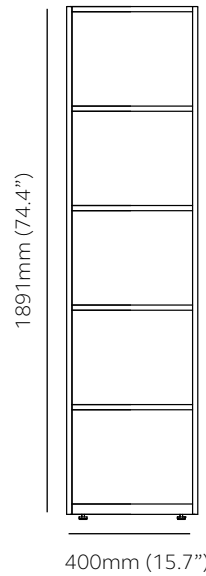

5 tier corner frame - 400mm (15.7") wide

Product Code	OFS40405
External	H 1891mm (74.4")
	W 400mm (15.7")
	D 400mm (15.7")
Internal dimensions per frame compartment	
ZONE 1 *	H 332mm (13.1")
ZONE 2 *	H 359mm (14.1")
	W 360mm (14.2")
	D 396mm (15.6")