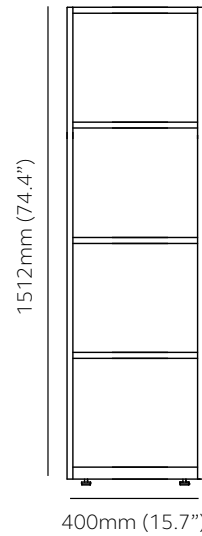

4 tier corner frame - 400mm (15.7") wide

Product Code	OFS40404
External	H 1512mm (59.5")
	W 400mm (15.7")
	D 400mm (15.7")
Internal dimensions per frame compartment	
ZONE 1 *	H 332mm (13.1")
ZONE 2 *	H 359mm (14.1")
	W 360mm (14.2")
	D 396mm (15.6")